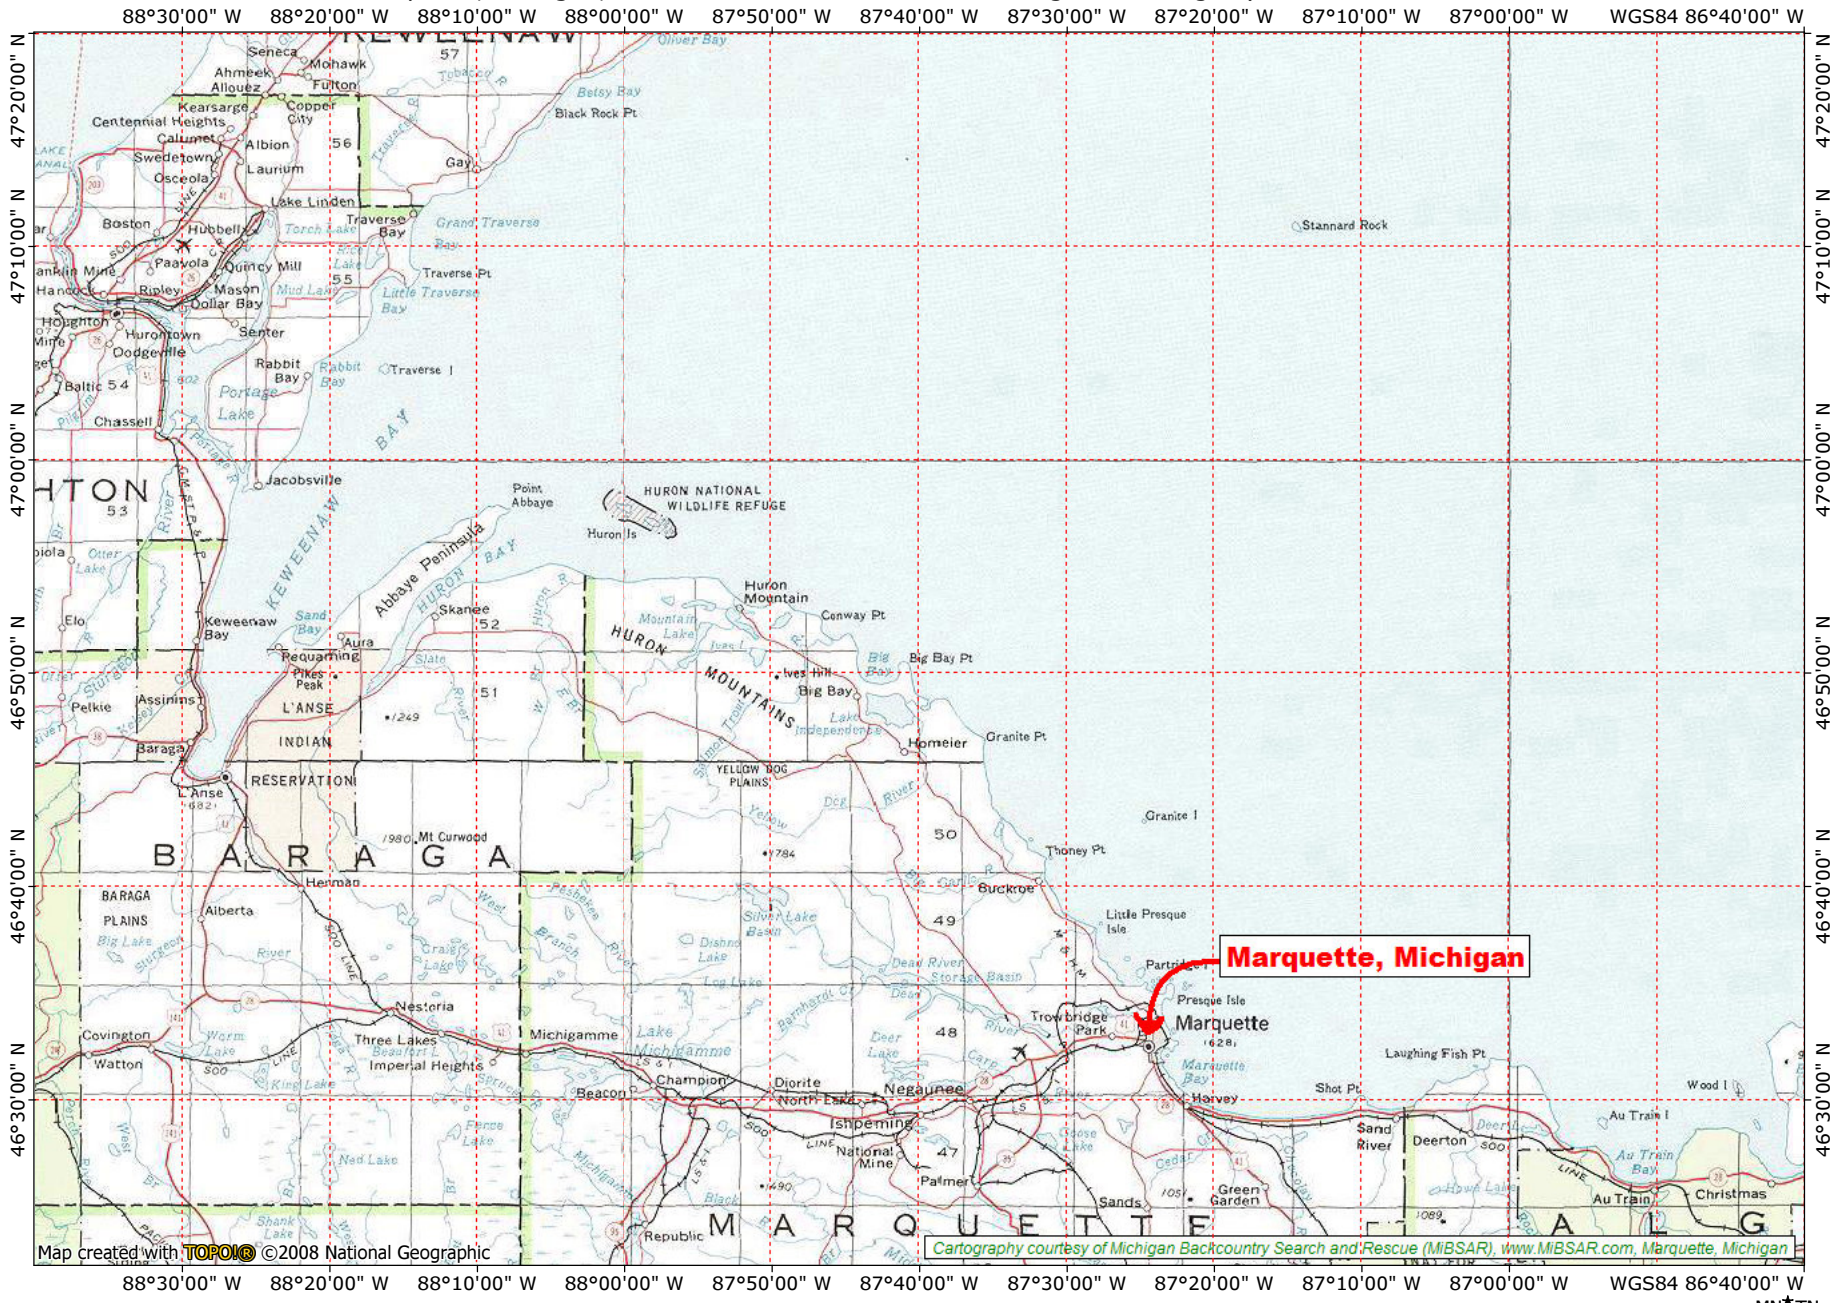

Marquette, Michigan, to the west of which a female teenager was allegedly murdered in 1947

Map created with **TOPO!** ©2008 National Geographic

Cartography courtesy of Michigan Backcountry Search and Rescue (MBSAR), www.MBSAR.com, Marquette, Michigan

MN ↑ TN
4½°
04/18/11