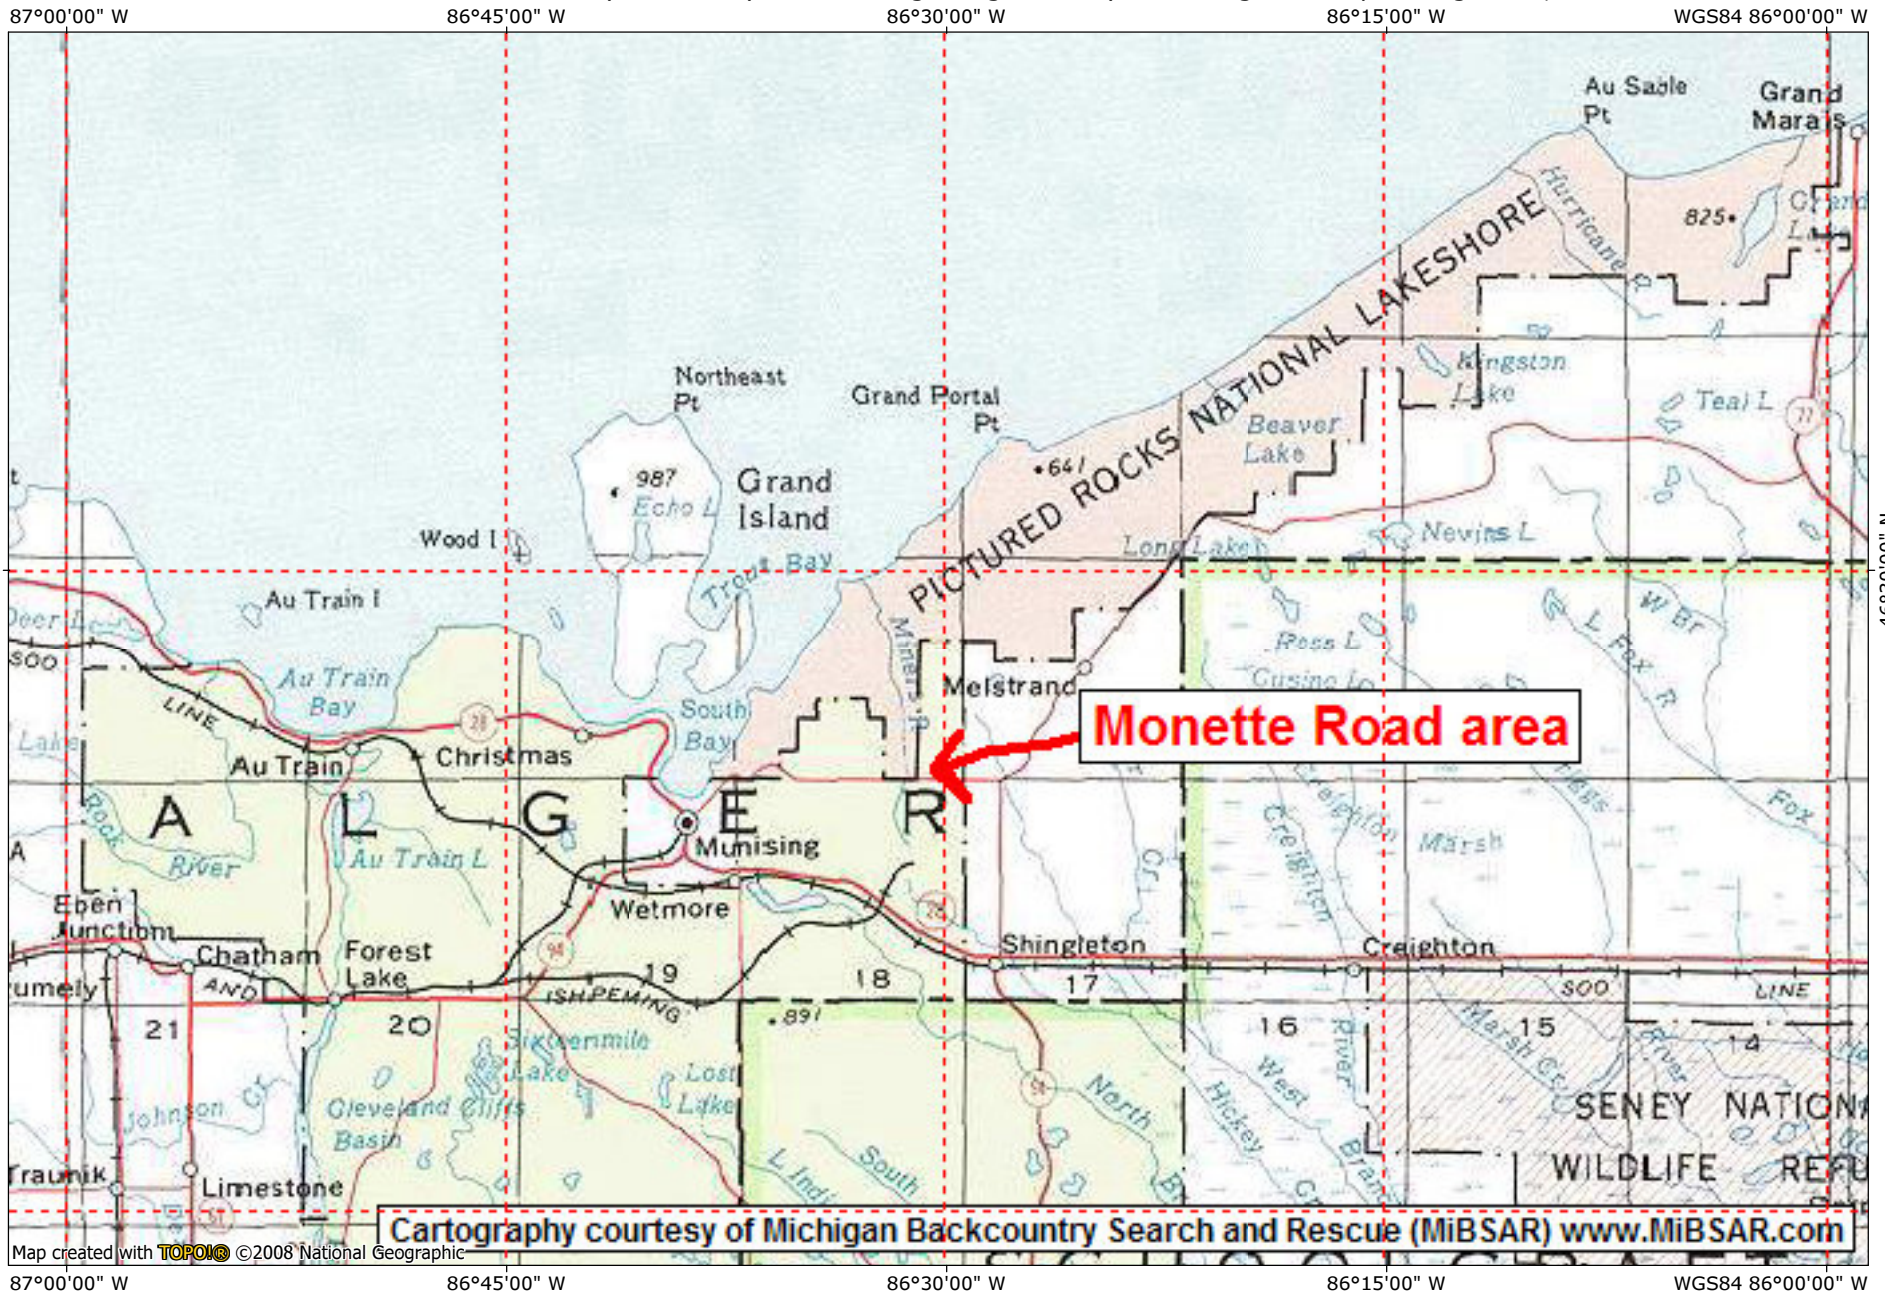

Monette Road area where Raymond Perry went missing in Alger County's Munising Township on August 23, 2006

Cartography courtesy of Michigan Backcountry Search and Rescue (MiBSAR) www.MiBSAR.com

Map created with **TOPOIC** ©2008 National Geographic

87°00'00" W 86°45'00" W 86°30'00" W 86°15'00" W WGS84 86°00'00" W

46°30'00" N
46°30'00" N
5 1/2°
09/01/10